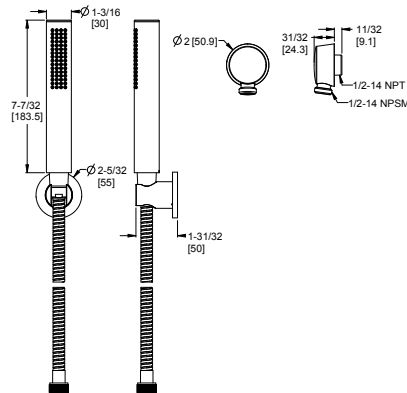

4-Piece Hand Held Shower Kit	LG16-1NCC	Polished Chrome	$290	Features: · 1.8 GPM @ 60 PSI · 60" Metal Hose · Easy to Clean Nozzles · Mounting Hardware Included · Kit Includes: Hand Held, Hose, and hand shower holder with integrated supply elbow
	LG16-1NCK	Brushed Nickel	$362	
	LG16-1NCD*	Polished Nickel	$362	
	LG16-1NCB	Matte Black	$386	
	LG16-1NCBG	Brushed Gold	$413	

*Coming Soon