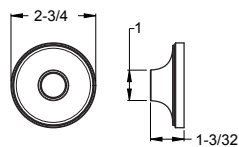

MODEL	FINISH	LIST PRICE	TECHNICAL INFO
Shower Arm Flange 	96Ø-358A	Polished Chrome	$23	Features: · All Metal Construction · Matches Finish and Style
	96Ø-358J	Brushed Nickel	$25	
	96Ø-358D	Polished Nickel	$25	
	96Ø-358B	Matte Black	$27	
	96Ø-358BG	Brushed Gold	$27