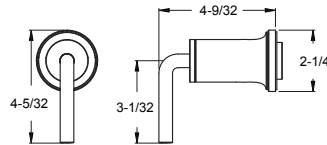

Ø16-TNT1C	Polished Chrome	$114
Ø16-TNT1K	Brushed Nickel	$143
Ø16-TNT1D*	Polished Nickel	$143
Ø16-TNT1B	Matte Black	$152
Ø16-TNT1BG	Brushed Gold	$163

*Coming Soon