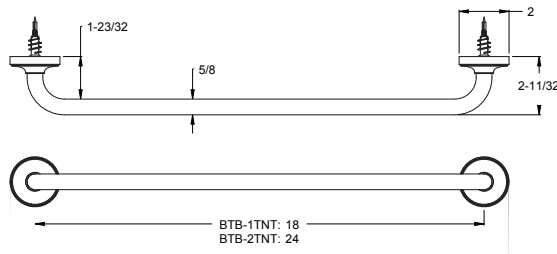

18" Towel Bar	BTB-1TNTC	Polished Chrome	$116	Configuration: · 2-Hole Installation Features: · Premium Metal Construction · Superior Mounting Posts · Concealed Screw Installation · Mounting Hardware Included
	BTB-1TNTK	Brushed Nickel	$145	
	BTB-1TNTD*	Polished Nickel	$145	
	BTB-1TNTB	Matte Black	$155	
	BTB-1TNTBG	Brushed Gold	$166	

*Coming Soon