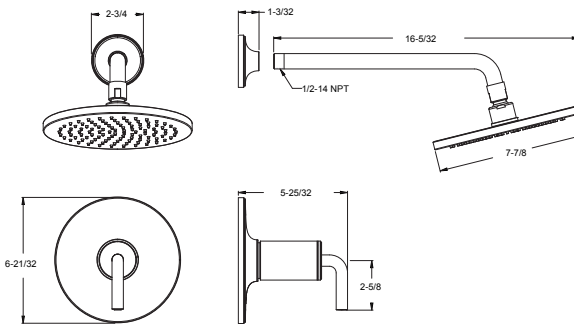

Pressure Balance Shower Trim

LG89-7TNTC	Polished Chrome	$350
LG89-7TNTK	Brushed Nickel	$438
LG89-7TNTD*	Polished Nickel	$438
LG89-7TNTB	Matte Black	$467
LG89-7TNTBG	Brushed Gold	$500

*Coming Soon