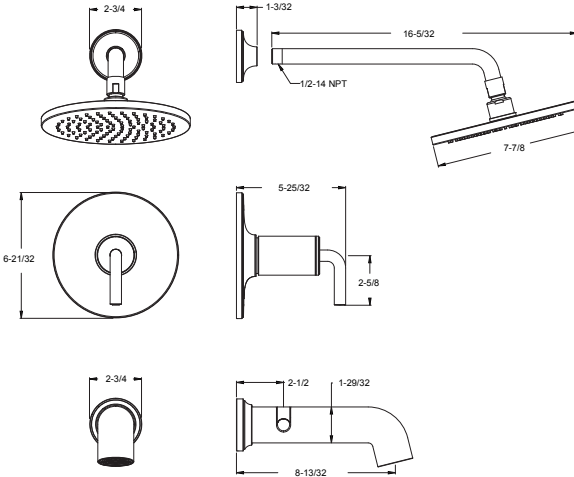

Tenet™ - Tub & Shower

Pressure Balance Tub & Shower Trim

MODEL	FINISH	LIST PRICE
LG89-8TNTC	Polished Chrome	$458
LG89-8TNTK	Brushed Nickel	$573
LG89-8TNTD*	Polished Nickel	$573
LG89-8TNTB	Matte Black	$611
LG89-8TNTBG	Brushed Gold	$654

*Coming Soon