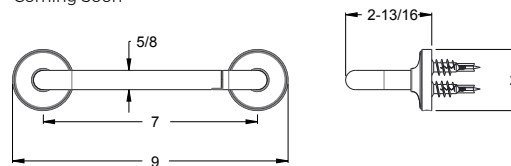

Paper Holder 	BPH-TNTC	Polished Chrome	$87	Configuration: · 2-Hole Installation Features: · Premium Metal Construction · Pivot Swing Paper Mount · Concealed Screw Installation · Mounting Hardware Included
	BPH-TNTK	Brushed Nickel	$109	
	BPH-TNTD*	Polished Nickel	$109	
	BPH-TNTB	Matte Black	$116	
	BPH-TNTBG	Brushed Gold	$125	

*Coming Soon