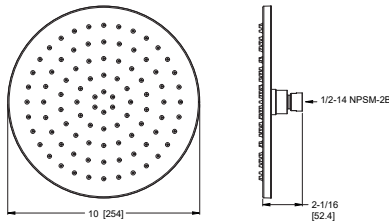

LG15-TNT1C	Polished Chrome	$283	Features: · 1.75 GPM @ 60 PSI · 10" Showerhead · All Metal Construction · Single Function Rain Showerhead · Limited Lifetime Warranty
	LG15-TNT1K	Brushed Nickel	$340	
	LG15-TNT1D*	Polished Nickel	$340	
	LG15-TNT1B	Matte Black	$354	
	LG15-TNT1BG	Brushed Gold	$369	

*Coming Soon