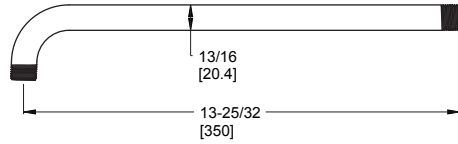

Tenet™ - Tub & Shower

	MODEL	FINISH	LIST PRICE	TECHNICAL INFO
Straight Shower Arm 	973-1Ø3A	Polished Chrome	$75	Features: · Standard 1/2" Connections · Flange Not Included · All Metal Construction
	973-1Ø3J	Brushed Nickel	$94	
	973-1Ø3D	Polished Nickel	$94	
	973-1Ø3B	Matte Black	$100	
	973-1Ø3BG	Brushed Gold	$107