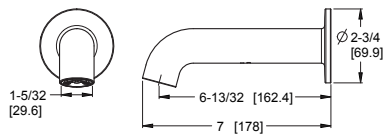

MODEL	FINISH	LIST PRICE	TECHNICAL INFO
Non-Diverter Tub Spout 	92Ø-246A	Polished Chrome	$67	Features: · All Metal Construction · Includes Copper Sweat Adapter
	92Ø-246J	Brushed Nickel	$94	
	92Ø-246D	Polished Nickel	$94	
	92Ø-246B	Matte Black	$105	
	92Ø-246BG	Brushed Gold	$109