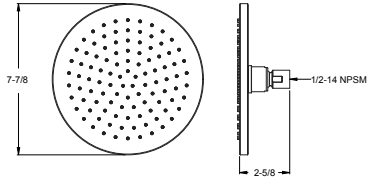

Tenet™ - Tub & Shower

	MODEL	FINISH	LIST PRICE	TECHNICAL INFO
	973-264A	Polished Chrome	$195	Features: · Raincan Showerhead · Easy To Clean Spray Nozzles · Shower Arm and Flange Sold Separately · Order 941-Ø55Ø for 1.5 GPM Showerhead Insert · Showerhead 1.8 GPM @ 80 PSI
	973-264J	Brushed Nickel	$215	
	973-264D*	Polished Nickel	$215	
	973-264B	Matte Black	$270	
	973-264BG	Brushed Gold	$293	

*Coming Soon