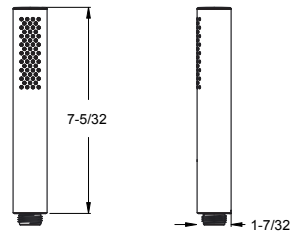

MODEL	FINISH	LIST PRICE	TECHNICAL INFO
Hand Shower 	973-28ØA	Polished Chrome	$75	Features: · Easy To Clean Spray Nozzles · Matching Finish · Hand Shower 1.8 GPM @ 80 PSI
	973-28ØJ	Brushed Nickel	$88	
	973-28ØD	Polished Nickel	$88	
	973-28ØB	Matte Black	$93	
	973-28ØBG	Brushed Gold	$100