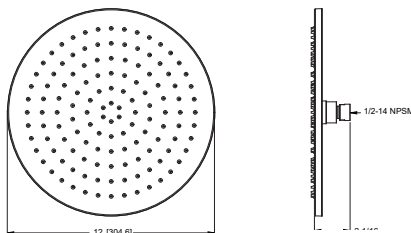

LG15-TNT2C	Polished Chrome	$361	Features: · 1.75 GPM @ 60 PSI · 12" Showerhead · All Metal Construction · Single Function Rain Showerhead · Limited Lifetime Warranty
	LG15-TNT2K	Brushed Nickel	$433	
	LG15-TNT2D*	Polished Nickel	$433	
	LG15-TNT2B	Matte Black	$451	
	LG15-TNT2BG	Brushed Gold	$469	

*Coming Soon