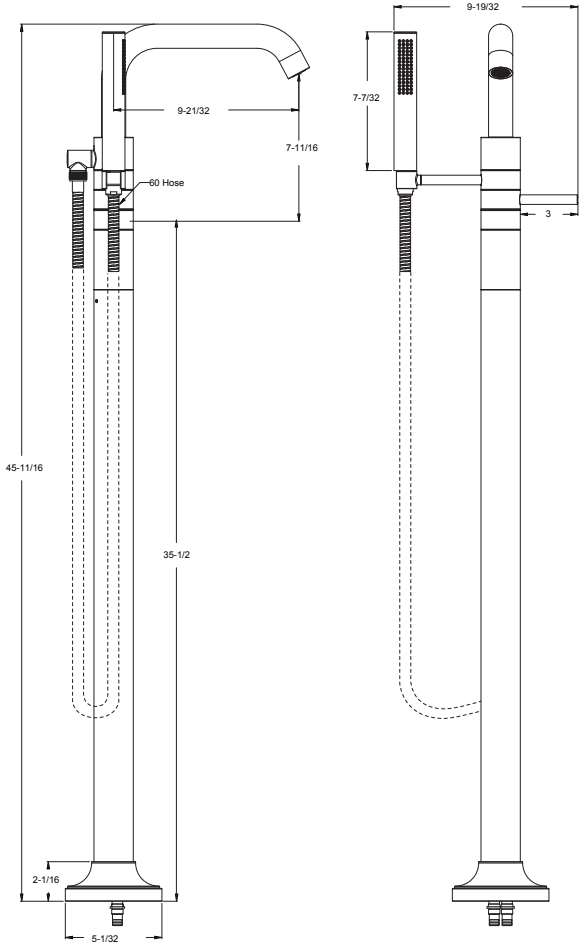

MODEL	FINISH	LIST PRICE
LG6-1TNTC	Polished Chrome	$1,799
LG6-1TNTK	Brushed Nickel	$2,248
LG6-1TNTD*	Polished Nickel	$2,248
LG6-1TNTB	Matte Black	$2,399
LG6-1TNTBG	Brushed Gold	$2,570

*Coming Soon