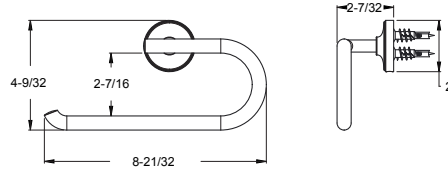

Tenet™ - Accessories

	MODEL	FINISH	LIST PRICE	TECHNICAL INFO
Towel Ring 	BRB-TNTC	Polished Chrome	$89	Configuration: · 1-Hole Installation Features: · Premium Metal Construction · Superior Mounting Posts · Concealed Screw Installation · Mounting Hardware Included
	BRB-TNTK	Brushed Nickel	$111	
	BRB-TNTD*	Polished Nickel	$111	
	BRB-TNTB	Matte Black	$119	
	BRB-TNTBG	Brushed Gold	$127	

*Coming Soon