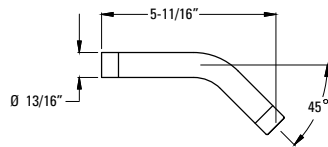

MODEL	FINISH	LIST PRICE	TECHNICAL INFO
Curved Shower Arm 	973-Ø3ØA	Polished Chrome	$23	Features: · Standard 1/2" Connections · Flange Not Included · All Metal Construction
	973-Ø3ØJ	Brushed Nickel	$25	
	973-Ø3ØD	Polished Nickel	$25	
	973-Ø3ØB	Matte Black	$25	
	973-Ø3ØBG	Brushed Gold	$38