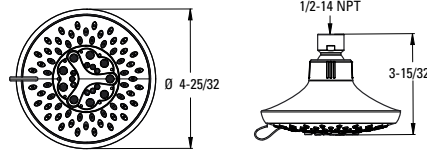

Tenet™ - Tub & Shower

	MODEL	FINISH	LIST PRICE	TECHNICAL INFO
Multi-Function Showerhead 	973-226A	Polished Chrome	$44	Features: · Five Function Showerhead: Penetrating Massage, Rain Spray, Invigorating Spray, Champagne/Raincan Combo, Champagne Spray · Showerhead 1.8 GPM @ 80 PSI
	973-226J	Brushed Nickel	$56	
	973-226D	Polished Nickel	$49	
	973-226B	Matte Black	$79	
	973-226BG	Brushed Gold	$77