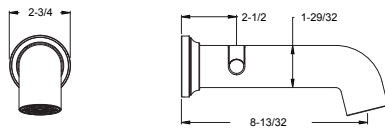

MODEL	FINISH	LIST PRICE	TECHNICAL INFO
Diverter Tub Spout 	92Ø-219A	Polished Chrome	$267	Features: · All Metal Construction · IP Connect · Integrated Diverter
	92Ø-219J	Brushed Nickel	$287	
	92Ø-219D	Polished Nickel	$287	
	92Ø-219B	Matte Black	$311	
	92Ø-219BG	Brushed Gold	$308