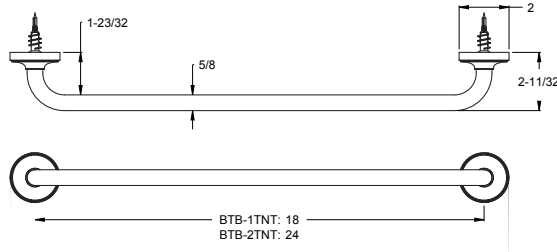

Tenet™ - Accessories

	MODEL	FINISH	LIST PRICE	TECHNICAL INFO
24" Towel Bar	BTB-2TNTC	Polished Chrome	$168	Configuration: · 2-Hole Installation Features: · Premium Metal Construction · Superior Mounting Posts · Concealed Screw Installation · Mounting Hardware Included
	BTB-2TNTK	Brushed Nickel	$210	
	BTB-2TNTD*	Polished Nickel	$210	
	BTB-2TNTB	Matte Black	$224	
	BTB-2TNTBG	Brushed Gold	$240	

*Coming Soon