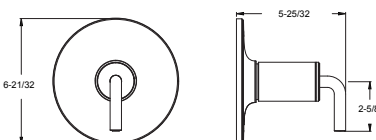

Pressure Balance Valve Trim

R89-1TNTC	Polished Chrome	$189
R89-1TNTK	Brushed Nickel	$236
R89-1TNTD*	Polished Nickel	$236
R89-1TNTB	Matte Black	$252
R89-1TNTBG	Brushed Gold	$270

*Coming Soon