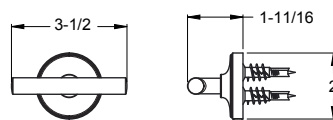

Robe Hook 	BRH-TNTC	Polished Chrome	$61	Configuration: · 1-Hole Installation Features: · Premium Metal Construction · Superior Mounting Posts · Concealed Screw Installation · Mounting Hardware Included
	BRH-TNTK	Brushed Nickel	$76	
	BRH-TNTD*	Polished Nickel	$76	
	BRH-TNTB	Matte Black	$81	
	BRH-TNTBG	Brushed Gold	$87	

*Coming Soon